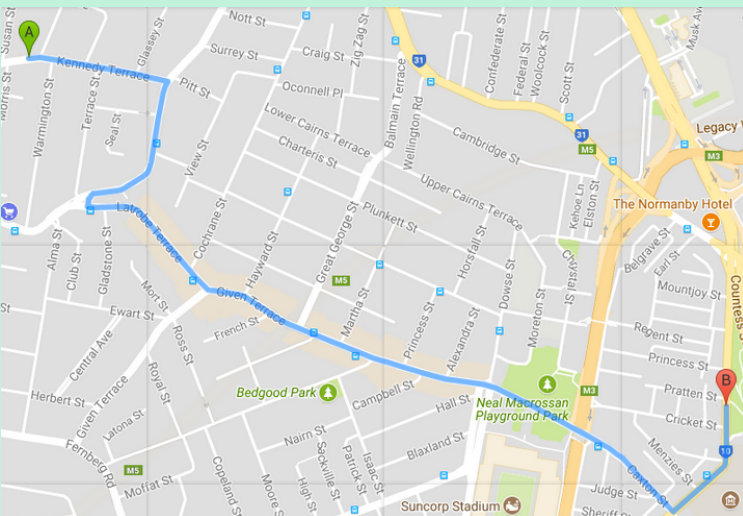

Aspire Gallery &
Petrie Terrace Gallery, present....

CHRISTMAS MARKET

Sunday 10th December

TWO GREAT LOCATIONS!

Petrie Terrace Gallery - Unit 3, 162 Petrie Terrace, Brisbane

Aspire Gallery - 53 Kennedy Terrace, Paddington

WHAT

Aspire Gallery and Petrie Terrace Gallery have joined forces to bring you the best artist and artisan markets for Christmas!

At our two locations, expect to find the perfect gifts for family and friends.

Throughout the day, there will also be live music and artist demonstrations, as well as Devonshire tea or a nice glass of wine to get you through the shopping!

WHERE

Petrie Terrace Gallery
3/162 Petrie Terrace, Brisbane

Aspire Gallery
53 Kennedy Terrace, Paddington

It's an easy 5 minutes drive between locations, with plenty of parking.

Or the 61 glider will get you between Stop 10 at Latrobe Terrace & Stop 4 at Caxton Street!